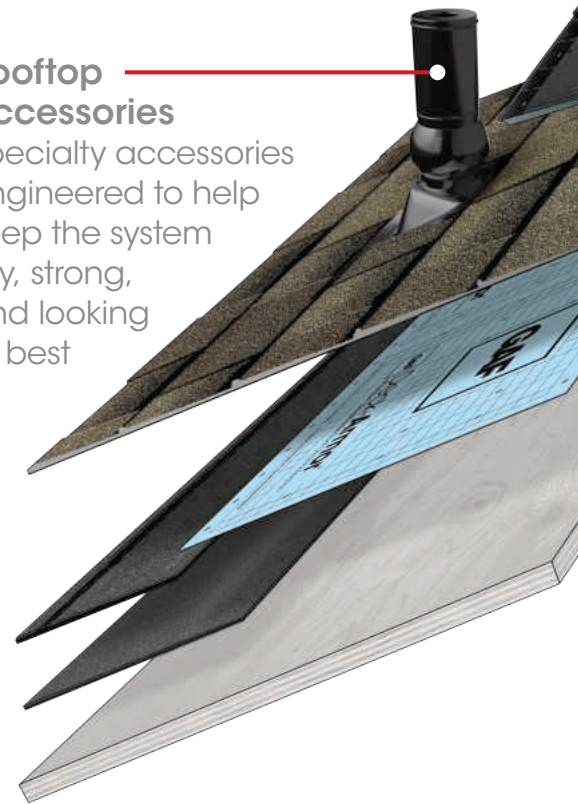

Choose a system built to protect

Much more than high-quality shingles, the GAF residential roofing system has multiple layers that work together to provide durable, weather-resistant protection.

Install any GAF Lifetime[†] shingle and any 3 qualifying GAF accessories and get a Lifetime[†] Limited Warranty on your qualifying GAF products plus non-prorated coverage for the first 10 years.

For even stronger coverage, ask your GAF factory-certified contractor¹ about enhanced GAF warranties.

Visit gaf.com/LRS for a list of qualifying products.

Rooftop Accessories

Specialty accessories engineered to help keep the system dry, strong, and looking its best

[†] Lifetime refers to the length of warranty coverage provided and means as long as the original individual owner(s) of a single-family detached residence [or eligible second owner(s)] owns the property where the qualifying GAF products are installed. For other owners/structures, Lifetime coverage is not applicable. Lifetime coverage on shingles requires the use of GAF Lifetime shingles only. See the *GAF Shingle & Accessory Limited Warranty* for complete coverage and restrictions. Visit gaf.com/LRS for qualifying GAF products. Lifetime coverage on shingles and accessories requires the use of any GAF Lifetime shingle and at least 3 qualifying GAF accessories. See the *GAF Roofing System Limited Warranty* for complete coverage and restrictions. For installations not eligible for the *GAF Roofing System Limited Warranty*, see the *GAF Shingle & Accessory Limited Warranty*. Visit gaf.com/LRS for qualifying GAF products.