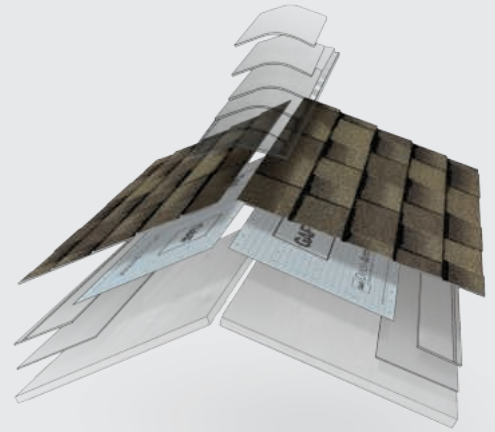

Reflective Shingles Collection

Shingles made with proprietary EcoDark® granules to provide deep, rich colors and solar reflectivity.

Timberline HDZ® RS Wood shake look with High Definition® blends that comply with California Cool Roof Requirements	✓	✓	✓	✓	✓
Grand Sequoia® RS Rugged, oversized features and also complies with California Cool Roof requirements			✓	✓	✓

California Climate Zones

Area/Location	Area/Location	SRI	Requirements	Shingle Color Options
	1 Los Angeles County	20	Mandatory	Timberline HDZ® RS: all colors Timberline HDZ®: Birchwood & Golden Amber Grand Sequoia® RS: all colors
	2 Climate zones 10-15 (Title 24, Part 6)	16	Tradeoff	Timberline HDZ® RS: all colors Timberline HDZ®: Birchwood, Copper Canyon & Golden Amber Grand Sequoia® RS: all colors
	3 Climate zones 1-9, 16 (Title 24, Part 6)	None	No requirements	Timberline HDZ®: all colors

For the full collection visit gaf.com/Cool

* Can be used to comply with the Cool Roof Requirements for steep-slope residential buildings of 2022 Title 24, Part 6, of the California Code of Regulations and the Green Building Standards Code of Los Angeles County.

¹ 15-year WindProven™ Limited Wind Warranty covers GAF shingles with LayerLock® Technology only and requires the use of GAF starter strips, roof deck protection, ridge cap shingles, and leak barrier or attic ventilation. See *GAF Roofing System Limited Warranty* for complete coverage and restrictions. Visit gaf.com/LRS for qualifying GAF products. For installations not eligible for the WindProven™ Limited Wind Warranty, see *GAF Shingle & Accessory Limited Warranty* for complete coverage and restrictions.

² 25-year StainGuard Plus™ Algae Protection Limited Warranty against blue-green algae discoloration is available only on products sold in packages bearing the StainGuard Plus™ logo. See *GAF Shingle & Accessory Limited Warranty* for complete coverage and restrictions.