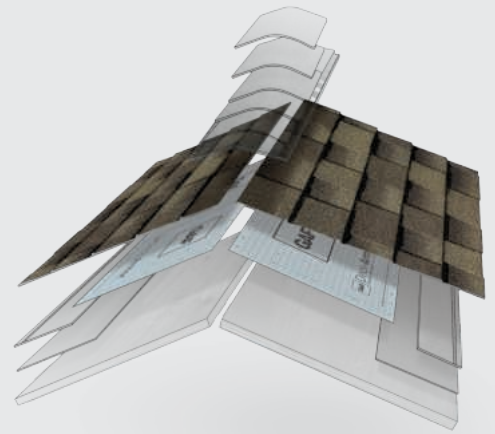

SBS-Modified Impact-Resistant Shingles Collection

Engineered with SBS-modified asphalt to really take a punch from Mother Nature.

Timberline® AS II UL2218 Class 4 impact resistance to help protect your most valuable asset	✓	✓	✓		✓
Grand Sequoia® AS The look of rugged wood shakes in an asphalt shingle with UL2218 Class 4 impact resistance			✓		✓

UL 2218 Class 4 Impact-Resistance Test

A 2" steel ball drops twice from a 20' height onto various target locations to evaluate the shingles' ability to withstand the impact.	✗ Fail Result on a standard shingle Evidence of visible ruptures or cracks through the shingle immediately after impact	✓ Pass Results on a Class 4 shingle No evidence of ruptures or cracks through the shingle immediately after impact

For the full collection visit gaf.com/IR

¹ Lifetime refers to the length of warranty coverage provided and means as long as the original individual owner(s) of a single-family detached residence [or eligible second owner(s)] owns the property where the qualifying GAF products are installed. For other owners/structures, Lifetime coverage is not applicable. Lifetime coverage on shingles requires the use of GAF Lifetime shingles only. See the *GAF Shingle & Accessory Limited Warranty* for complete coverage and restrictions. Visit gaf.com/LRS for qualifying GAF products.

¹ 15-year WindProven™ Limited Wind Warranty covers GAF shingles with LayerLock® Technology only and requires the use of GAF starter strips, roof deck protection, ridge cap shingles, and leak barrier or attic ventilation. See *GAF Roofing System Limited Warranty* for complete coverage and restrictions. Visit gaf.com/LRS for qualifying GAF products. For installations not eligible for the WindProven™ Limited Wind Warranty, see *GAF Shingle & Accessory Limited Warranty* for complete coverage and restrictions.

² 25-year StainGuard Plus™ Algae Protection Limited Warranty against blue-green algae discoloration is available only on products sold in packages bearing the StainGuard Plus™ logo. See *GAF Shingle & Accessory Limited Warranty* for complete coverage and restrictions.