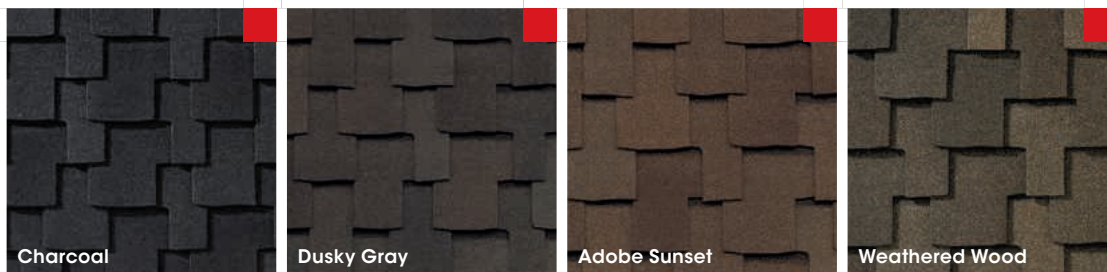

For more details visit gaf.com/GrandSequoiaAS