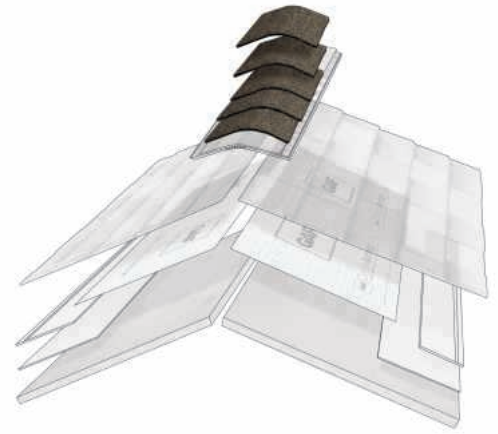

Ridge Cap Shingles

Helps defend against leaks at the hips and ridges.

Timber Tex®		✓		✓	- Premium double-layer ridge cap shingles for Timberline HDZ®, NS, UHDZ®, ArmorShield™, and Lifetime† Designer Shingles. - UltraMat™ fiberglass mat reinforces the ridge cap at its core - Pre-perforated design & factory-applied Dura Grip™ adhesive 12" (305 mm) width 8" (203 mm) exposure, 20 lin. ft. (6.1 lm) per bundle. - Passes UL 2218 Impact-Resistance Test with Class 4 rating² - Available in all areas (except West area)
Timber Crest®		✓	✓	✓	- Premium SBS-modified bullnose ridge cap shingles for Timberline HDZ®, NS, UHDZ®, HDZ® RS, ArmorShield™, and Lifetime† Designer Shingles - Pre-folded design & factory-applied Dura Grip™ adhesive - Passes UL 2218 Impact-Resistance Test with Class 4 rating² 10" (254 mm) width, 8" (203 mm) exposure, 20 lin. ft. (6.1 lm) per box. - Available in the West and Southwest areas
Seal-A-Ridge® AS		✓	✓	✓	- Traditional-look SBS-modified ridge cap shingles for ArmorShield™ and Timberline UHDZ® shingles - Pre-perforated design & factory-applied Dura Grip™ adhesive - Passes UL 2218 Impact-Resistance Test with Class 4 rating² 12" (305 mm) width, 5" (127 mm) exposure, covers 25 lin. ft. (7.6 lm) per bundle. - Available in all areas
Seal-A-Ridge®		✓		✓	- Traditional-look ridge cap shingles for Timberline HDZ®, NS and UHDZ® shingles - Pre-perforated design & factory-applied Dura Grip™ adhesive 12" (305 mm) width, 6 2/8" (169 mm) exposure, covers 25 lin. ft. (7.6 lm) per bundle. - Passes UL 2218 Impact-Resistance Test with Class 3 rating² - Available in all areas
Z® Ridge		✓		✓	- Wood shake-look ridge cap shingles for Timberline HDZ®, NS and UHDZ® shingles - Pre-perforated design with unique Z-fold design 10" (254 mm) width, 5 5/8" (143 mm) exposure, covers 33.3 lin. ft. (10.1 lm) per bundle. - Passes UL 2218 Impact-Resistance Test with Class 3 rating² - Available in the Southwest and West areas

For more details visit gaf.com/RidgeCaps

[†] Lifetime refers to the length of warranty coverage provided and means as long as the original individual owner(s) of a single-family detached residence [or eligible second owner(s)] owns the property where the qualifying GAF products are installed. For other owners/structures, Lifetime coverage is not applicable. Lifetime coverage on shingles requires the use of GAF Lifetime shingles only. See the *GAF Shingle & Accessory Limited Warranty* for complete coverage and restrictions. Lifetime coverage on shingles and accessories requires the use of any GAF Lifetime shingle and at least 3 qualifying GAF accessories. See the *GAF Roofing System Limited Warranty* for complete coverage and restrictions. For installations not eligible for the *GAF Roofing System Limited Warranty*, see the *GAF Shingle & Accessory Limited Warranty*. Visit gaf.com/LRS for qualifying GAF products.