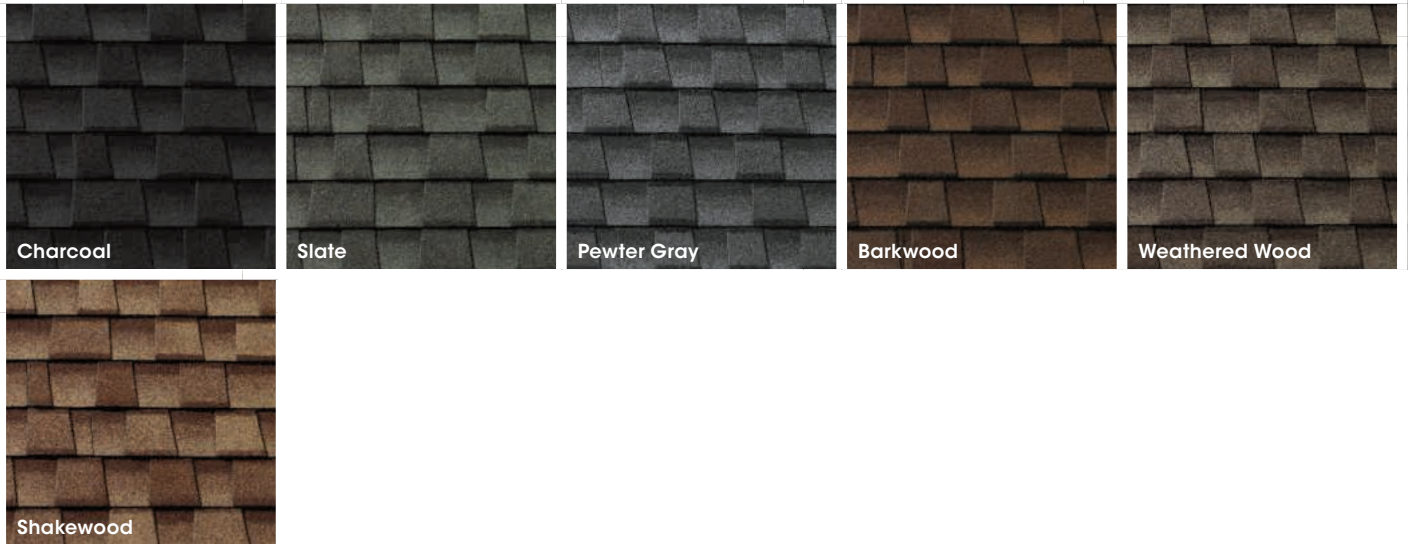

GAF Timberline **UHDZ**®
Ultra High Definition® Lifetime[†] Shingles

Timberline UHDZ® Shingles feature a Dual Shadow Line for dramatic sunset shadows, UltraMat™ technology for UL 2218 Class 4 impact-resistance rating,¹ and a 30-year StainGuard Plus PRO™ Limited Warranty.²

For more details visit gaf.com/UHDZ

GAF Timberline **NS**®
Natural Shadow® Lifetime[†] Shingles

These stylish yet practically-priced architectural shingles provide value and performance with a classic shadow effect.