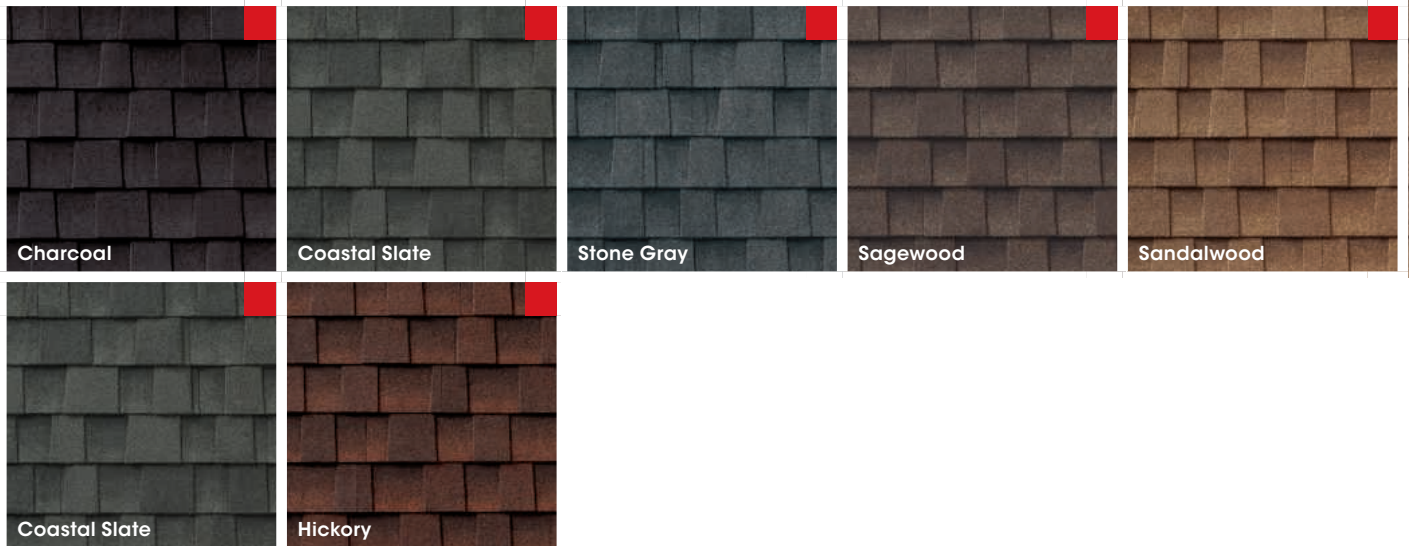

GAF Timberline HDZ® RS

Reflector Series™ Lifetime[†] Shingles

A reflective shingle line that can deliver deep, vivid colors and the 25-year StainGuard Plus™ Algae Protection Limited Warranty.

For more details visit gaf.com/RS