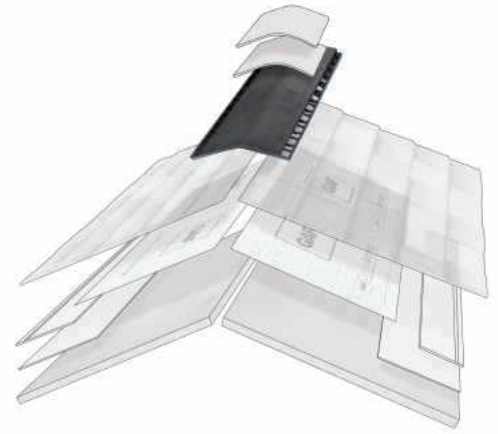

Attic Ventilation

Helps reduce excessive attic heat, moisture, ice dams, and premature roof system degradation.

GAF **Cobra**®
Attic Ventilation Products

Cobra® Exhaust Vent	✓	▪ Mesh roll ridge vent for all climates ▪ 10 1/2" (267 mm), 8" (203 mm) & 11 3/4" (298 mm) widths; 20' (6.1 m) & 50' (15.24 m) lengths ▪ Includes 2 1/2" (64 mm) Smart Nails™ (hand nailable) or 1 3/4" (44 mm) coil nails (nail gunnable) ▪ NFA: hand nailable — 16.9 sq. in./lin. ft. (35,772 mm² per linear meter); nail gunnable — 14.1 sq. in./lin. ft. (29,845 mm² per linear meter)	
Cobra® Snow Country® Advanced	✓	▪ Premium filtered plastic ridge vent for colder climates ▪ Includes 3" (76 mm) ring shank nails, Snow Guard™ filter & 3" (76 mm) EasyTear® sizing ▪ 11 1/2" (292 mm) and 9" (229 mm) widths; 4' (1.2 m) length, 40 lin. ft. (12.2 lm) per box ▪ NFA: 18 sq. in./lin. ft. (38,100 mm² per linear meter)	
Cobra® Snow Country®	✓	▪ Plastic filtered ridge vent for colder climates ▪ Includes Snow Guard™ filter & 3" (76 mm) EasyTear® sizing ▪ 11 1/2" (292 mm) width; 4' (1.2 m) length, 40 lin. ft. (12.2 lm) per box ▪ NFA: 18 sq. in./lin. ft. (38,100 mm² per linear meter)	
Cobra® Rigid Vent 3™	✓	▪ Premium non-filtered plastic ridge vent for warmer climates ▪ Includes 3" (76 mm) ring shank nails & 3" (76 mm) EasyTear® sizing ▪ 11 1/2" (292 mm) & 9" (229 mm) widths; 4' (1.2 m) length, 40 lin. ft. (12.2 lm) per box ▪ NFA: 18 sq. in./lin. ft. (38,100 mm² per linear meter)	
Cobra® Ridge Runner®	✓	▪ Plastic roll ridge vent for all climates ▪ Includes 1 3/4" (44 mm) ring shank coil nails, Weather Fighter® filter (non-filtered version also available in warmer climates) & 12" (305 mm) EasyTear® sizing ▪ 11 1/2" (292 mm) width; 30' (9.1 m) length ▪ NFA: 12.5 sq. in./lin. ft. (26,458 mm² per linear meter)	
Cobra® Hip Vent	✓	▪ Plastic hip vent for all climates ▪ Includes 1 3/4" (44 mm) ring shank coil nails & Dual Weather Fighter® filter ▪ 11 1/2" (292 mm) width; 4' (1.2 m) length, 40 lin. ft. (12.2 lm) per box ▪ NFA: 9 sq. in./lin. ft. (19,050 mm² per linear meter)	
Rooftop Intake Ventilation			
Cobra IntakePro®	✓	▪ Tapered roll intake vent for all climates ▪ Includes 1 3/4" (44 mm) coil nails and end cap fabric ▪ 11" (279 mm) width; 20' (6.1 m) length ▪ NFA: 9 sq. in./lin. ft. (19,050 mm² per linear meter) 1. See photo for product placement	

For more details visit gaf.com/Ventilation