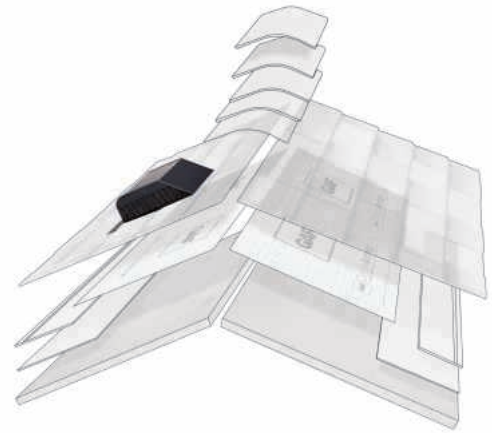

Roof mount power attic vents

- Exhaust large amounts of heat & moisture from the attic
- Hardwired electric or EZ Cool™ plug-in options
- High-efficiency PSC motors
- Thermostat control included on all models, optional combination humidistat/thermostat control available on select models
- Available with optional QuickConnect™ Wi-Fi technology
- Available in popular colors to complement most finished roofs

Solar-powered vents

- Help reduce electricity costs associated with operating a fully electric powered vent²
- Available in both solar-powered & unique dual-powered models
- Solar-powered models run off the sun's power, while dual-powered models switch automatically between sun & house power
- Thermostat or combo humidistat/thermostat control available on select models

Roof louvers

- Allow heat & moisture to escape the attic on roofs with limited ridge
- Styles: slant-back, square-top, dome
- Construction: aluminum, galvanized & plastic (models with optional weather/ember-resistant screen³ also available)
- NFA per vent: Options from 37-144 sq.in. (23,871 - 92,903 mm²)

Aluminum ridge vent

- Allow heat & moisture to escape the attic
- Construction: aluminum with built-in baffle
- NFA per vent: 21.5 sq. in. per lin. ft. (45,508 mm² per linear meter)

Wind turbines

- Use wind power to pull heat & moisture from the attic
- Sizes: 12" (305 mm) & 14" (356 mm)
- Construction: aluminum internally braced, galvanized internally or externally braced

Undereave Intake Ventilation

Soffit/undereave intake vents

- Allow cooler dry air to enter the attic
- Styles: continuous, oval, rectangular, EmberShield® closeable³
- NFA per vent: Options from 22 - 68 sq. in (14,194 - 43,871 mm²)

For the full collection visit gaf.com/Ventilation

¹ While Master Flow™ Attic Ventilation Products are not eligible for Lifetime Limited Warranty coverage under the GAF Roofing System Limited Warranty, they are covered separately by the Master Flow™ Powered Ventilation Products Limited Warranty, Master Flow™ Ventilation Products Limited Warranty, or Master Flow™ Wi-Fi Attic Vent Limited Warranty, depending on product.

² Energy cost savings are not guaranteed and the amount of savings may vary based on climate zone, utility rates, radiative properties of roofing products, insulation levels, HVAC equipment efficiency, and other factors.

³ GAF makes no express or implied warranty about the fire performance of this product against Wildfire Exposure. Fire damage is not covered under the limited warranty. Please see the GAF Master Flow™ Ventilation Products Limited Warranty for complete coverage and restrictions.

NOTE: Always have a balanced attic ventilation system. In no case should the amount of exhaust ventilation at or near the ridge exceed the amount of intake ventilation at or near the soffit. Visit gaf.com/ventcalculator for more details.