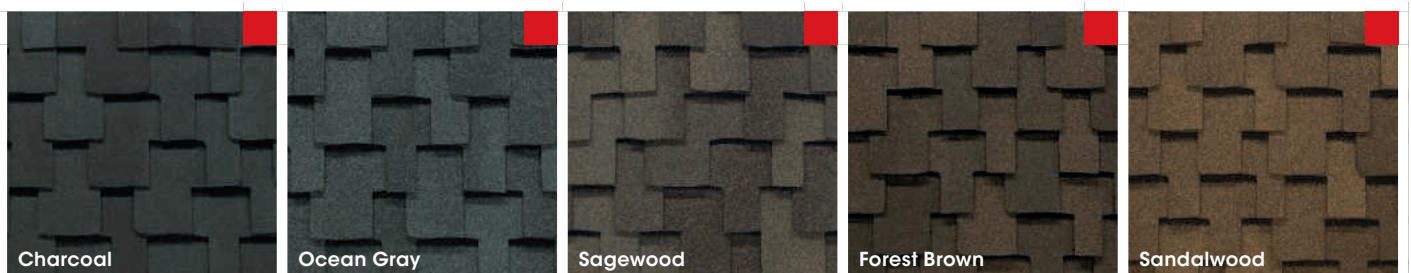

GAF GrandSequoia® RS

Reflector Series™ Lifetime[†] Shingles

A reflective shingle line with rustic contours for an organic look.

For more details visit gaf.com/GSRS