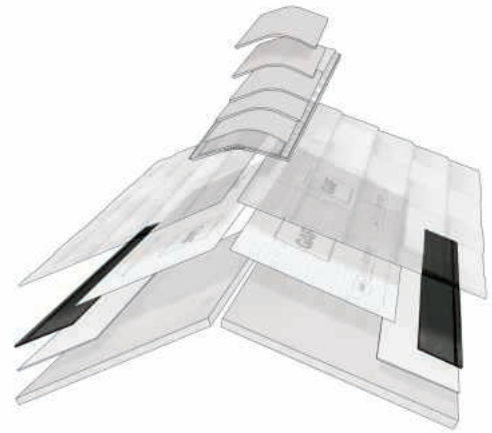

<p>Weather Blocker™</p>		<p>✓</p>		<ul style="list-style-type: none"> ▪ Premium starter strip shingles specifically designed to be compatible with all asphalt shingles ▪ Extra-wide format, pre-perforated design & high-quality factory-applied Dura Grip™ adhesive ▪ Full sheets measure 17" x 40" (432 mm x 1,016 mm) & cover 50 lin. ft. (15 lm) per bundle, half sheets measure 8 ½" x 40" (216 mm x 1,016 mm) & cover 100 lin. ft. (31 lm) per bundle
<p>Pro-Start®</p>		<p>✓</p>		<ul style="list-style-type: none"> ▪ Cost-effective starter strip shingles for most standard English & metric-sized asphalt shingles ▪ Pre-perforated design with high-quality factory-applied Dura Grip™ adhesive ▪ Full sheets measure 13" x 38" (330 mm x 965 mm) & are split into half sheets measuring 6 ½" x 38" (165 x 965 mm) to cover 120.33 lin. ft. (36.69 lm) per bundle
<p>Quick Start®</p>		<p>✓</p>		<ul style="list-style-type: none"> ▪ Peel-&-stick starter strip roll for most standard English & metric-sized asphalt shingles ▪ Mineral surfacing with high-quality, factory-applied Dura Grip™ adhesive ▪ 9" x 33' (228 mm x 10 m) roll size
<p>Starter Match®</p>		<p>✓</p>	<p>✓</p>	<ul style="list-style-type: none"> ▪ Complementary-color starter strip shingles for Grand Sequoia® shingles ▪ 25-year StainGuard Plus™ Algae Protection™ Limited Warranty protects StarterMatch® starter strip shingles from unsightly stains¹ ▪ Used in conjunction with WeatherBlocker™ premium starter strip shingles ▪ Full sheets measure 13 ¼" x 40" (337 mm x 1,016 mm) & cover 60 lin. ft. (18.3 lm) per bundle