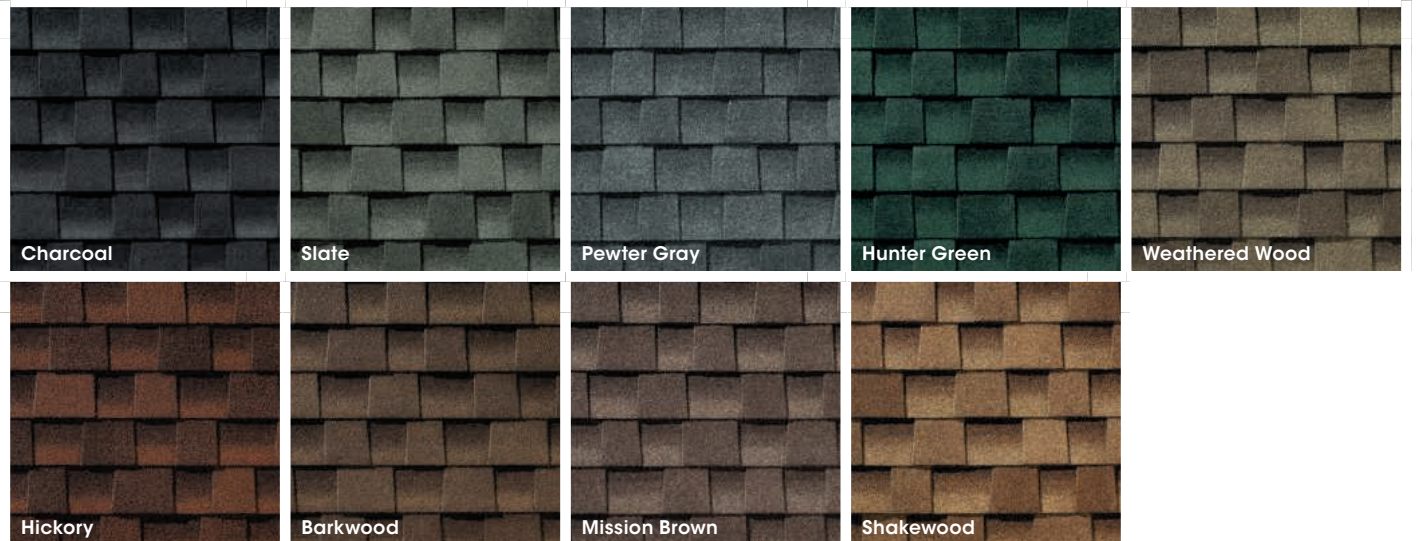

Timberline HDZ® Shingles represent a legacy of relentless innovation — delivering peak performance and dependability with UL 2218 Class 3 Impact Resistance.

National High Definition® Colors