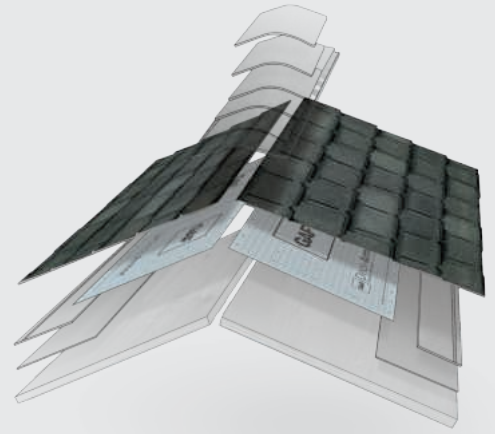

Designer Lifetime[†] Shingles Collection

Sophisticated designs, custom color palettes, and high performance. GAF Lifetime[†] designer shingles are only a fraction of the cost of traditional slate or wood shakes.

Camelot® II

Contemporary slate-inspired elegance in an asphalt shingle

Grand Sequoia®

Rustic charm meets 21st-century style

Slateline®

An asphalt shingle with the dramatic look of slate

Woodland®

The beauty of natural wood shakes in an asphalt shingle

For the full collection visit gaf.com/Designer

[†] Lifetime refers to the length of warranty coverage provided and means as long as the original individual owner(s) of a single-family detached residence [or eligible second owner(s)] owns the property where the qualifying GAF products are installed. For other owners/structures, Lifetime coverage is not applicable. Lifetime coverage on shingles requires the use of GAF Lifetime shingles only. See the *GAF Shingle & Accessory Limited Warranty* for complete coverage and restrictions. Visit gaf.com/LRS for qualifying GAF products.

¹ 25-year StainGuard Plus™ Algae Protection Limited Warranty against blue-green algae discoloration is available only on products sold in packages bearing the StainGuard Plus™ logo. See *GAF Shingle & Accessory Limited Warranty* for complete coverage and restrictions.