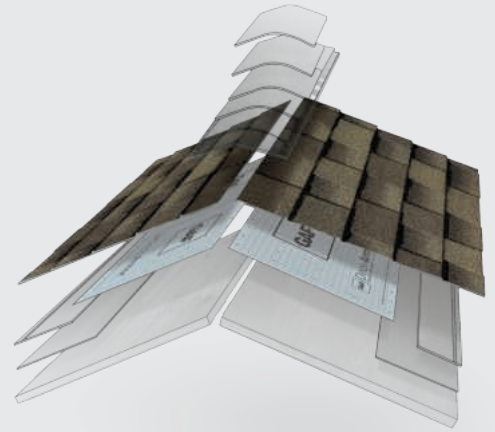

Timberline® Lifetime† Shingles Collection

More homeowners in North America rely on Timberline® Shingles than any other brand. They offer just the right combination of beauty, performance, and reliability.

	WINDPROVEN™ FURIE WIND SPEED PROTECTION 30-YEAR LIMITED WARRANTY	LAYERLOCK TECHNOLOGY	DUAL SHADOW LINE	ULTRAMAT™ HIGH-PERFORMANCE MAT	STAINGUARD PLUS PRO ALGAE PROTECTION 30-YEAR WARRANTY	STAINGUARD PLUS ALGAE PROTECTION 15-YEAR WARRANTY	STAINGUARD ALGAE PROTECTION LIFETIME WARRANTY
Timberline HDZ® GAF's #1-selling shingle, available in two distinct color collections	✓	✓				✓	
Timberline UHDZ® For a highly dimensional wood-shake look in an asphalt shingle	✓	✓	✓	✓	✓		
Timberline® NS The beauty of natural wood shakes in an asphalt shingle							✓

For the full collection visit gaf.com/Timberline

† Lifetime refers to the length of warranty coverage provided and means as long as the original individual owner(s) of a single-family detached residence [or eligible second owner(s)] owns the property where the qualifying GAF products are installed. For other owners/structures, Lifetime coverage is not applicable. Lifetime coverage on shingles requires the use of GAF Lifetime shingles only. See the GAF Shingle & Accessory Limited Warranty for complete coverage and restrictions. Visit gaf.com/LRS for qualifying GAF products.

¹ 15-year WindProven™ Limited Wind Warranty covers GAF shingles with LayerLock® Technology only and requires the use of GAF starter strips, roof deck protection, ridge cap shingles, and leak barrier or attic ventilation. See GAF Roofing System Limited Warranty for complete coverage and restrictions. Visit gaf.com/LRS for qualifying GAF products. For installations not eligible for the WindProven™ Limited Wind Warranty, see GAF Shingle & Accessory Limited Warranty for complete coverage and restrictions.

² 10-year StainGuard™, 15-year StainGuard Plus™, and 30-year StainGuard Plus PRO™ Algae Protection Limited Warranties (as indicated) against blue-green algae discoloration is available only on products sold in packages bearing the StainGuard™, StainGuard Plus™, or StainGuard Plus PRO™ logos. See GAF Shingle & Accessory Limited Warranty for complete coverage restrictions.