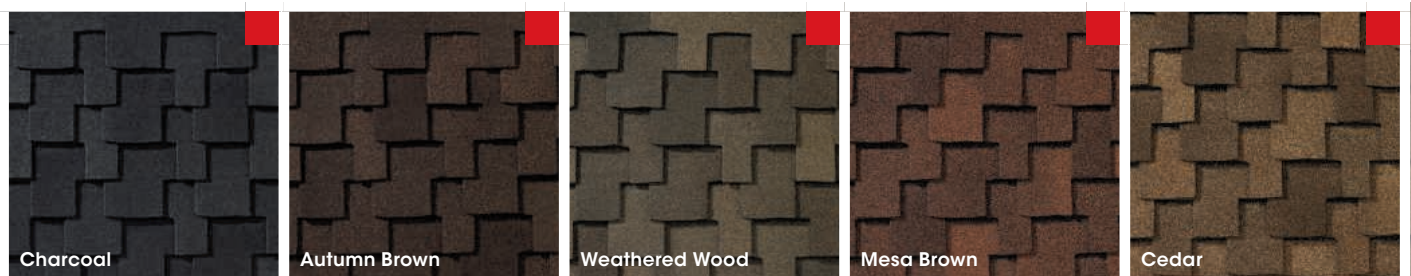

GAF GrandSequoia®
Designer Lifetime® Shingles

For more details visit gaf.com/GrandSequoia